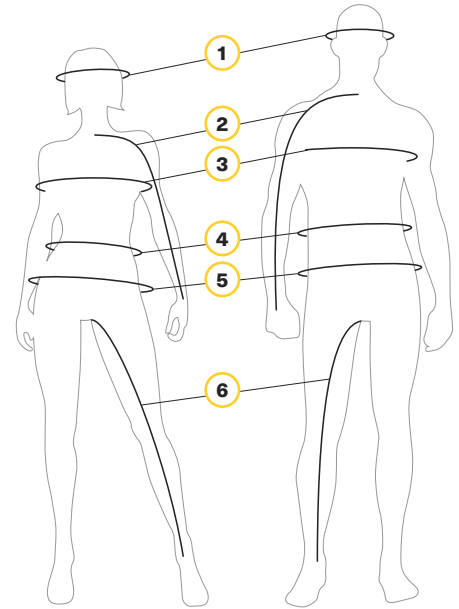

HOW TO MEASURE

- For best results, have someone else take measurements.
- Measure body in underwear.
- Tape must be snug but not tight.
- If measurements fall between two sizes, order the larger size.

- 1 Head** Around your head, from the center of the forehead, above the ears and over the natural bump at the back of the head.
- 2 Arm Length** Let the hands hang down on the side in a slightly bent position. Measure from the center of the back of your neck, along the length of your arm, to the wrist.
- 3 Chest / Bust** Measure under your arms, around the fullest part of your chest.
- 4 Waist** Measure around your natural waistline, keeping one finger between the tape and body.
- 5 Hips** Across the fullest part of the seat.
- 6 Inseam** Without shoes, from crotch to the floor.